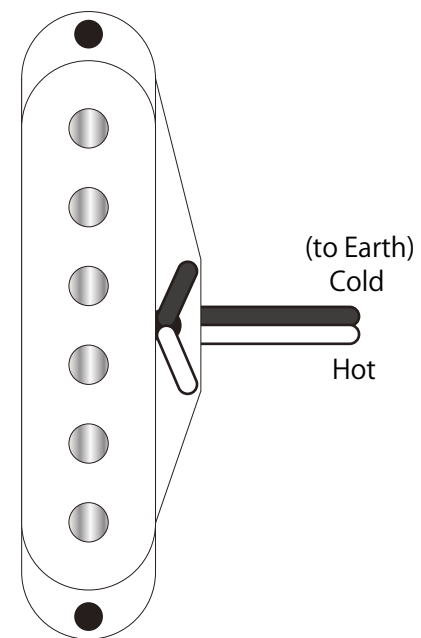

【ST タイプ】

Neck Pickup
(South Top)

Middle Pickup
(North Top)

RWRP

Bridge Pickup
(South Top)