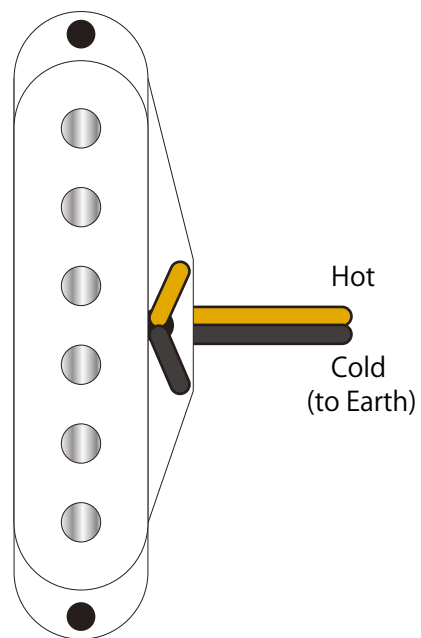

【ST タイプ】

Neck Pickup
(South Top)

Middle Pickup
(North Top)

RWRP

Bridge Pickup
(South Top)