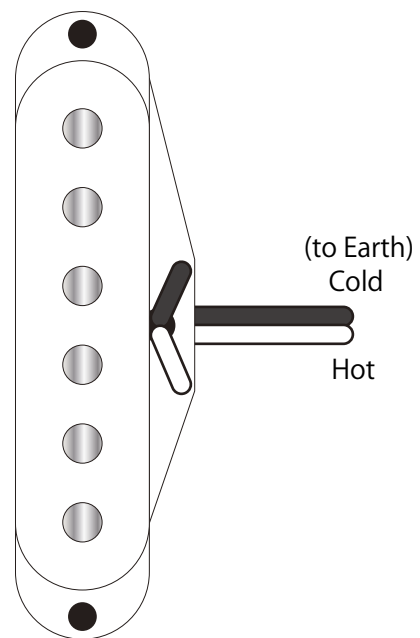

【ST タイプ】

Neck Pickup
(South Top)

Middle Pickup
(North Top)

RWRP

Bridge Pickup
(South Top)