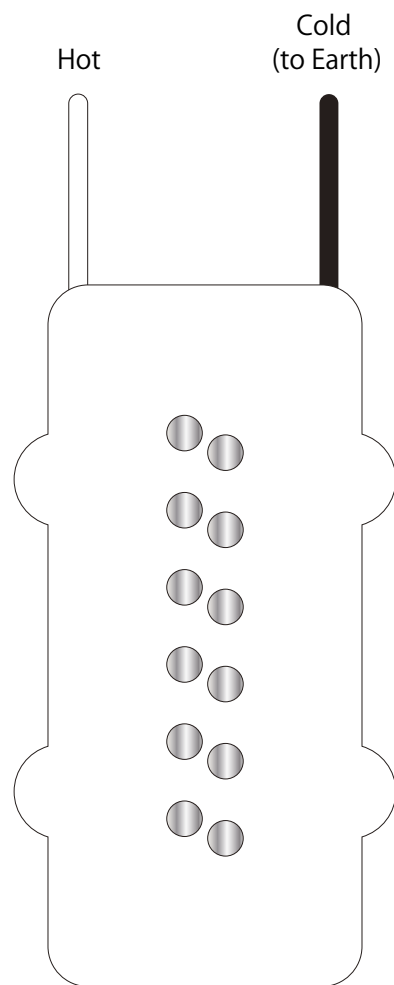

# 【JM タイプ】

Neck Pickup  
(North Top)

Bridge Pickup  
(South Top)