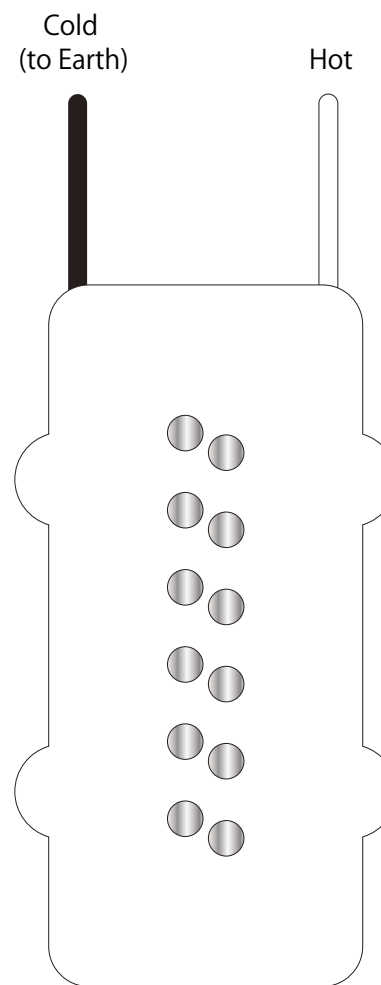

# 【JM タイプ】

Neck Pickup  
(North Top)

Bridge Pickup  
(South Top)