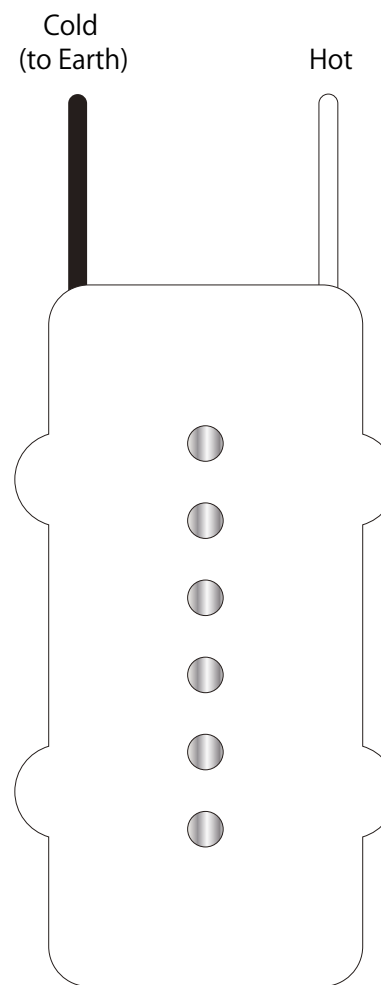

【JM タイプ】

Neck Pickup
(North Top)

Bridge Pickup
(South Top)