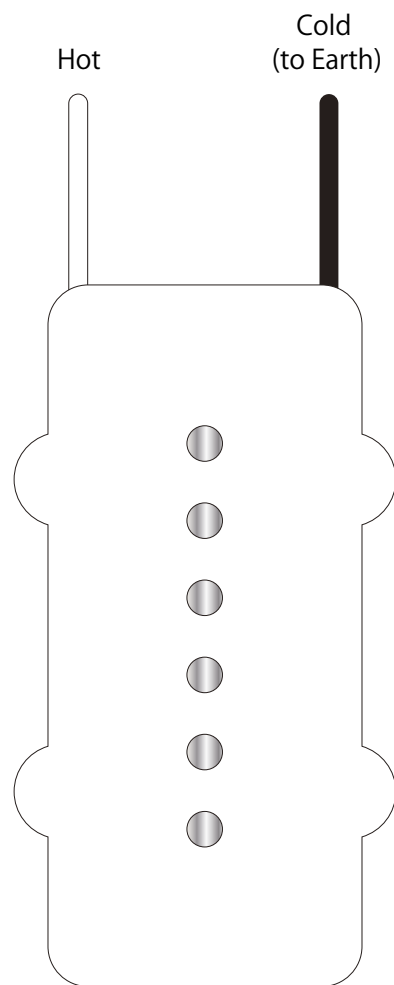

【JM タイプ】

Neck Pickup
(North Top)

Bridge Pickup
(South Top)