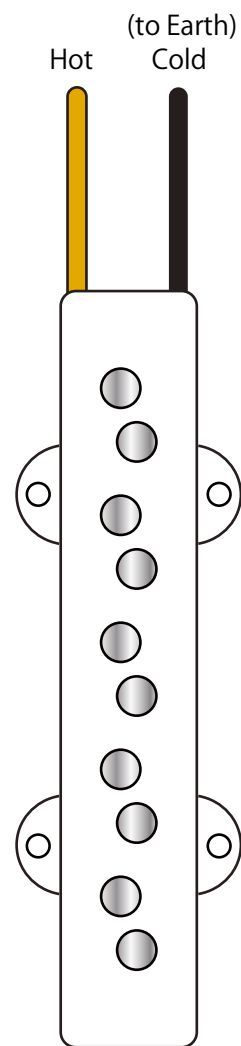

【JB タイプ】

Neck Pickup
(North Top)

Bridge Pickup
(South Top)