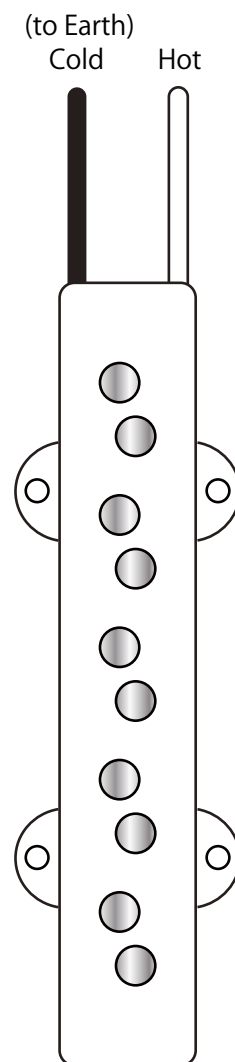

【JB タイプ】

Neck Pickup
(North Top)

Bridge Pickup
(South Top)