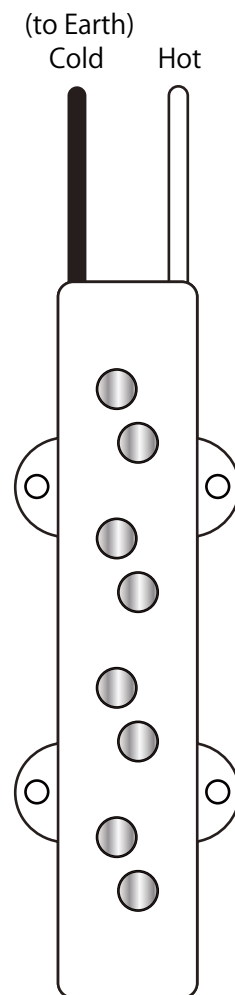

【JB タイプ】

Neck Pickup
(North Top)

Bridge Pickup
(South Top)