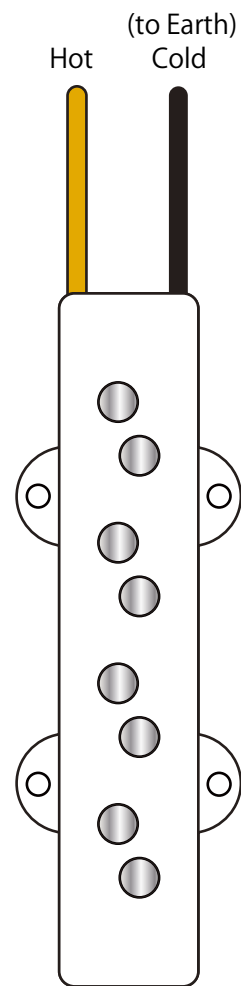

【JB タイプ】

Neck Pickup
(North Top)

Bridge Pickup
(South Top)