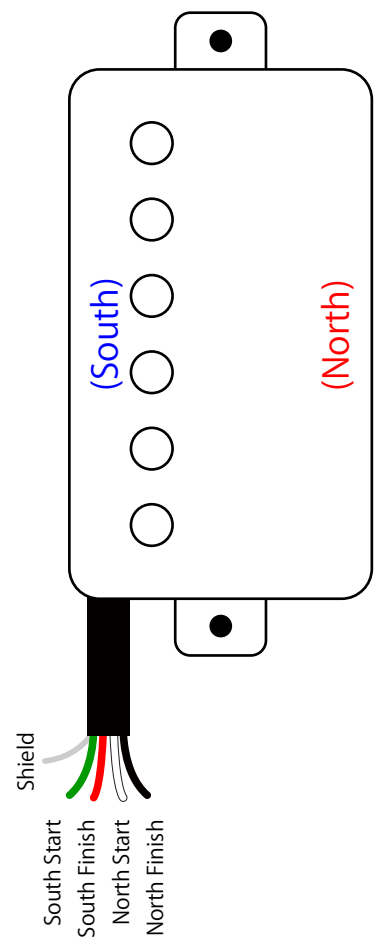

【HSH 4芯線タイプ】

Neck Pickup

Middle Pickup (South Top)

Bridge Pickup