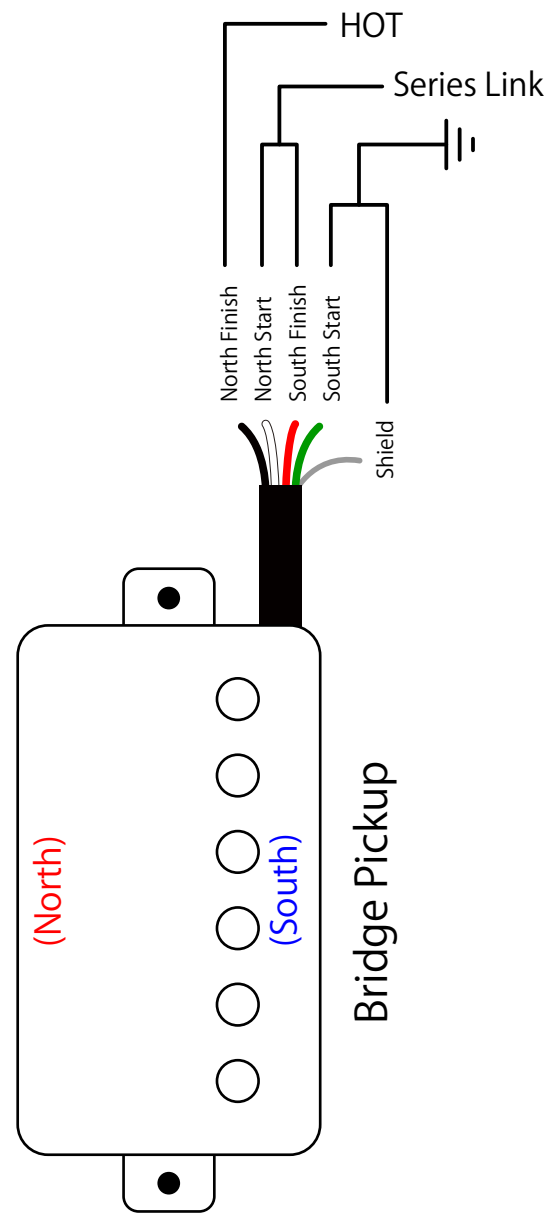

【HSH 4芯線タイプ】

Neck Pickup

Middle Pickup (South Top)

Bridge Pickup