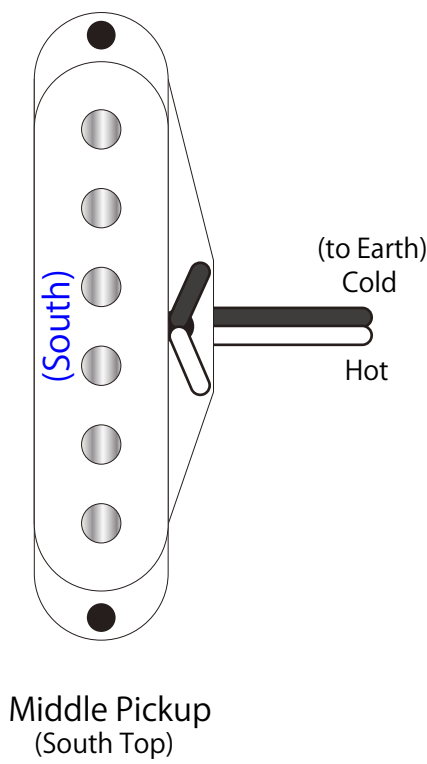

【HSH 4芯線タイプ】

Neck Pickup

Middle Pickup (South Top)

Bridge Pickup